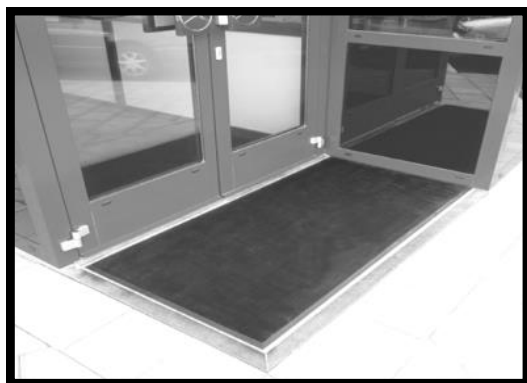

Entrance Matting Sale

Style Point Scraper/Wiper Mat

Size	Regular Price	Sale Price	Linear Foot Sale Price
3' X 4'	$102.95	$78.00	$19.50
3' X 5'	$128.95	$97.50	$19.50
3' X 6'	$153.95	$117.00	$19.50
3' x 8'	$198.95	$156.00	$19.50
3' X 10'	$248.95	$195.00	$19.50
4' X 6'	$205.95	$154.50	$25.75
4' X 8'	$273.95	$206.00	$25.75
4' X 10'	$341.95	$257.50	$25.75
3' X 60'± 5%	$1317.00	$990.00	$16.50
4' X 60'± 5%	$1770.00	$1320.00	$22.00
6' X 60'± 5%	$2670.00	$1980.00	$33.00

Available in: Brown, Charcoal, and Dark Grey.

*Custom lengths are available with an extra charge for edging.

Scraper/Wiper

These 2-way matting systems are the ultimate in defense against tracking dirt and moisture inside your building, protecting people from slips, and floors from damage. Reduce your building maintenance costs!

Poly-Tuft Wiper Mat

Size	Regular Price	Sale Price	Ln Foot Sale Price
3' X 4'	$80.95	$60.00	$15.00
3' X 5'	$100.95	$75.00	$15.00
3' X 6'	$120.95	$90.00	$15.00
3' X 10'	$201.95	$150.00	$15.00
4' X 6'	$161.95	$123.00	$20.50
4' X 8'	$214.95	$164.00	$20.50
4' X 10'	$268.95	$205.00	$20.50
4' X 12'	$317.95	$246.00	$20.50
3' X 60'± 5%	$1050.00	$720.00	$12.00
4' X 60'± 5%	$1400.00	$960.00	$16.00
6' X 60'± 5%	$2100.00	$1440.00	$24.00

Available in: Blue, Brown, Charcoal, and Red.

*Custom lengths are available with an extra charge for edging.

Wiper Matting

This matting wipes residual water from your shoes, and traps and holds fine sand. Keeps debris at the entrance rather than spread throughout your building

Gritstop Fingermat

Size	Regular Price	Sale Price
24" X 32"	$57.95	$46.95
32" X 39"	$101.95	$81.95
36" X 60"	$183.95	$146.95
36" X 72"	$193.95	$154.95

Janitorial and Industrial Cleaning Supplies

780-672-1780

www.soapstop.ca

Matting Sale Ends October 31, 2021